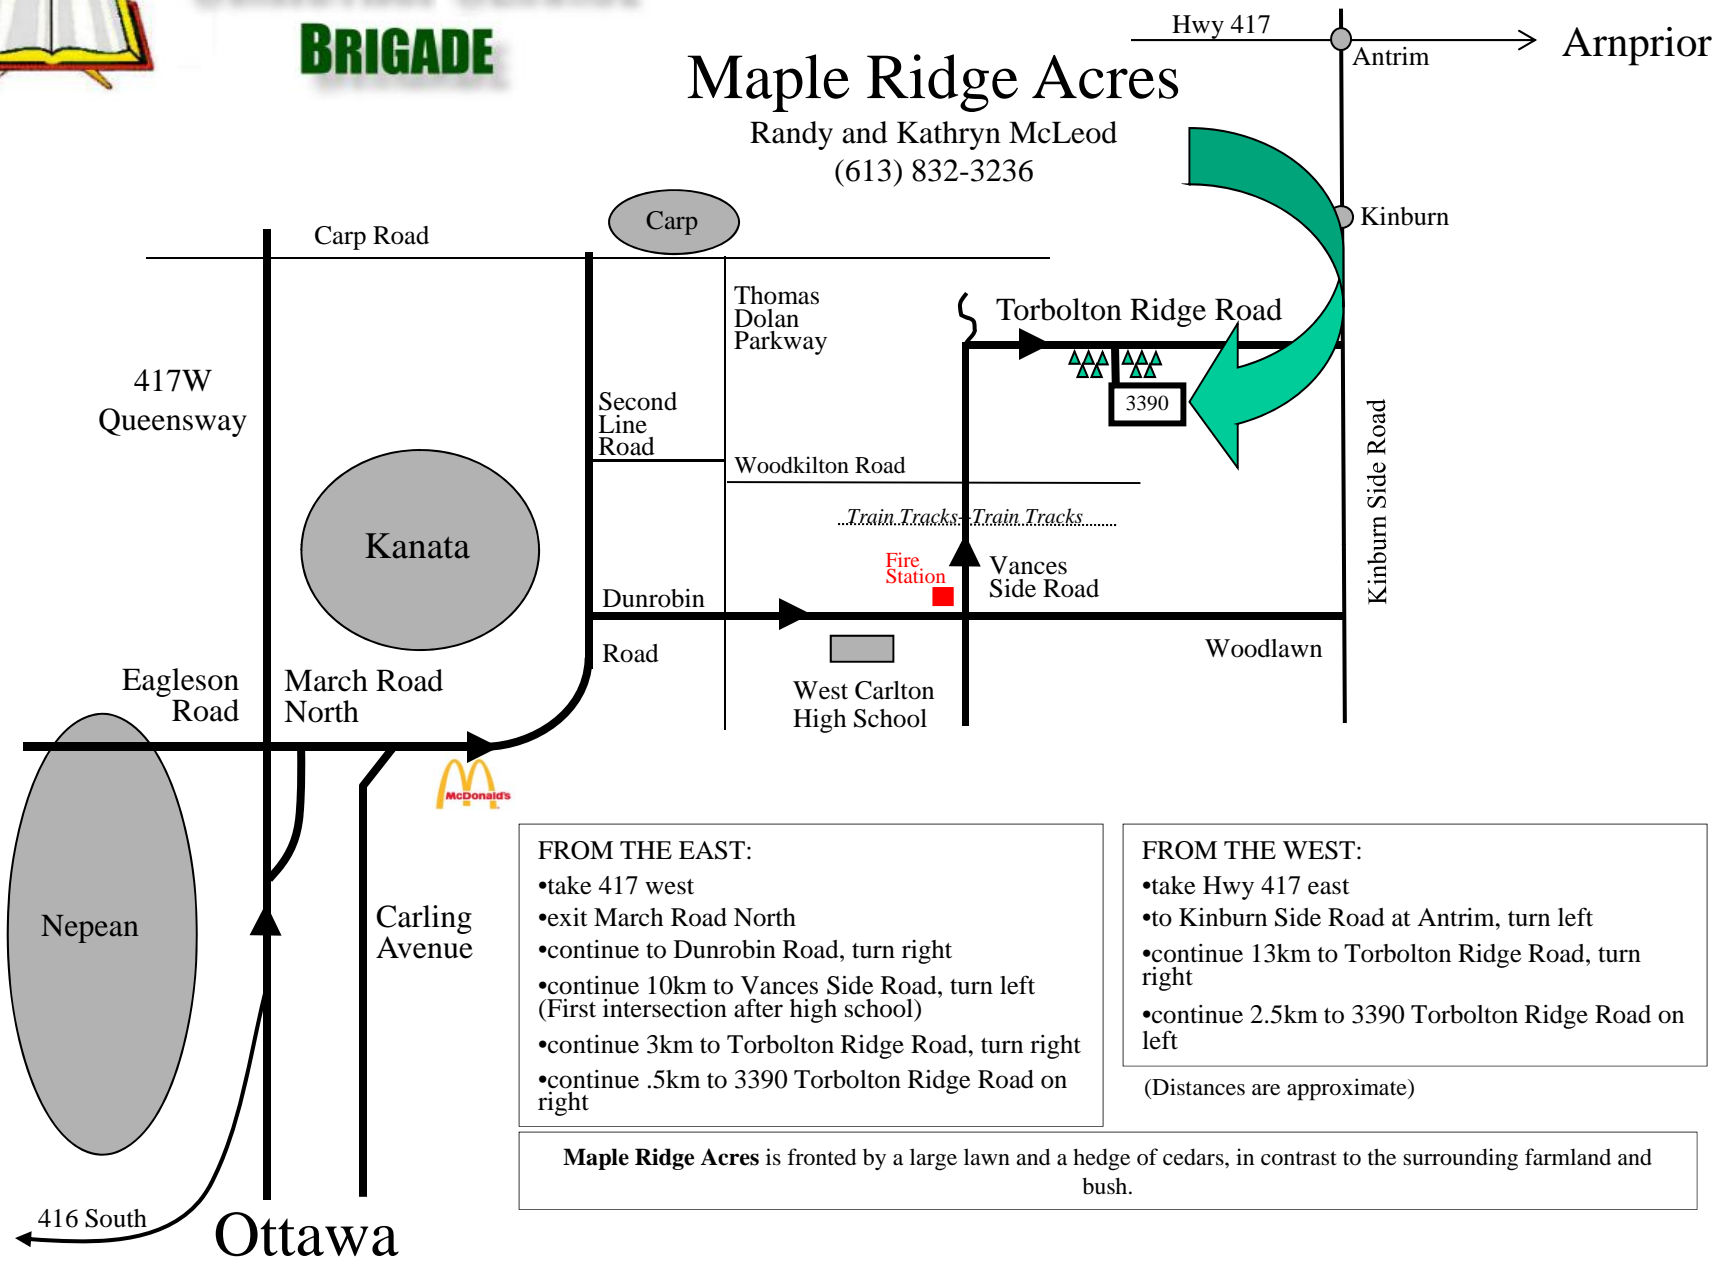

CHRISTIAN SERVICE BRIGADE

Maple Ridge Acres

Randy and Kathryn McLeod
(613) 832-3236

FROM THE EAST:

- take 417 west
- exit March Road North
- continue to Dunrobin Road, turn right
- continue 10km to Vances Side Road, turn left (First intersection after high school)
- continue 3km to Torbolton Ridge Road, turn right
- continue .5km to 3390 Torbolton Ridge Road on right

FROM THE WEST:

- take Hwy 417 east
- to Kinburn Side Road at Antrim, turn left
- continue 13km to Torbolton Ridge Road, turn right
- continue 2.5km to 3390 Torbolton Ridge Road on left

(Distances are approximate)

Maple Ridge Acres is fronted by a large lawn and a hedge of cedars, in contrast to the surrounding farmland and bush.

Information on reverse